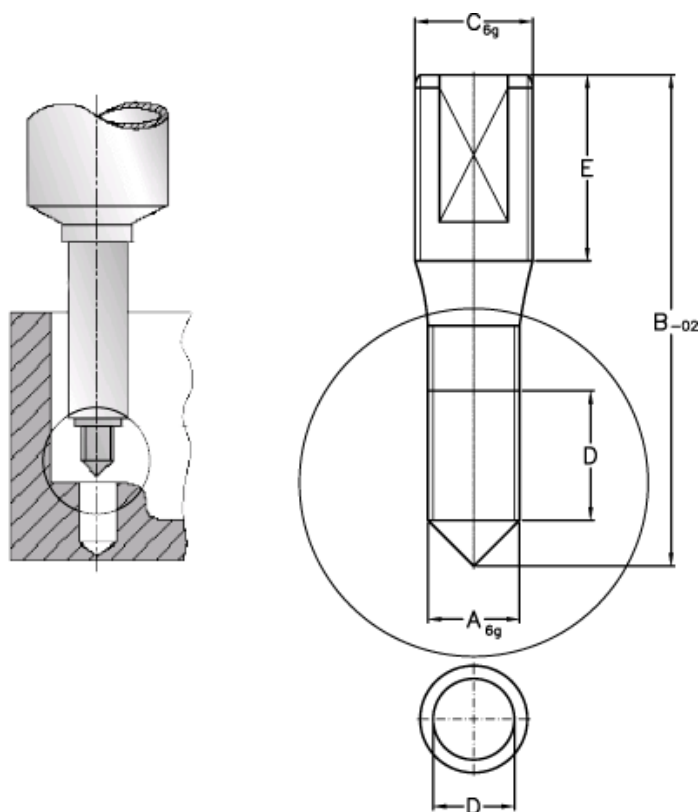

Article number: 12621000040700

Description: Threaded pin 621 000 040.700
For M4

Measures

A = M4
B = 69.5
C = M4
D = 12.0
E = 13